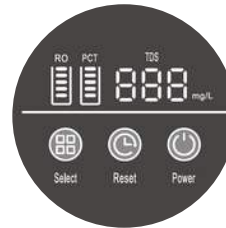

System Display